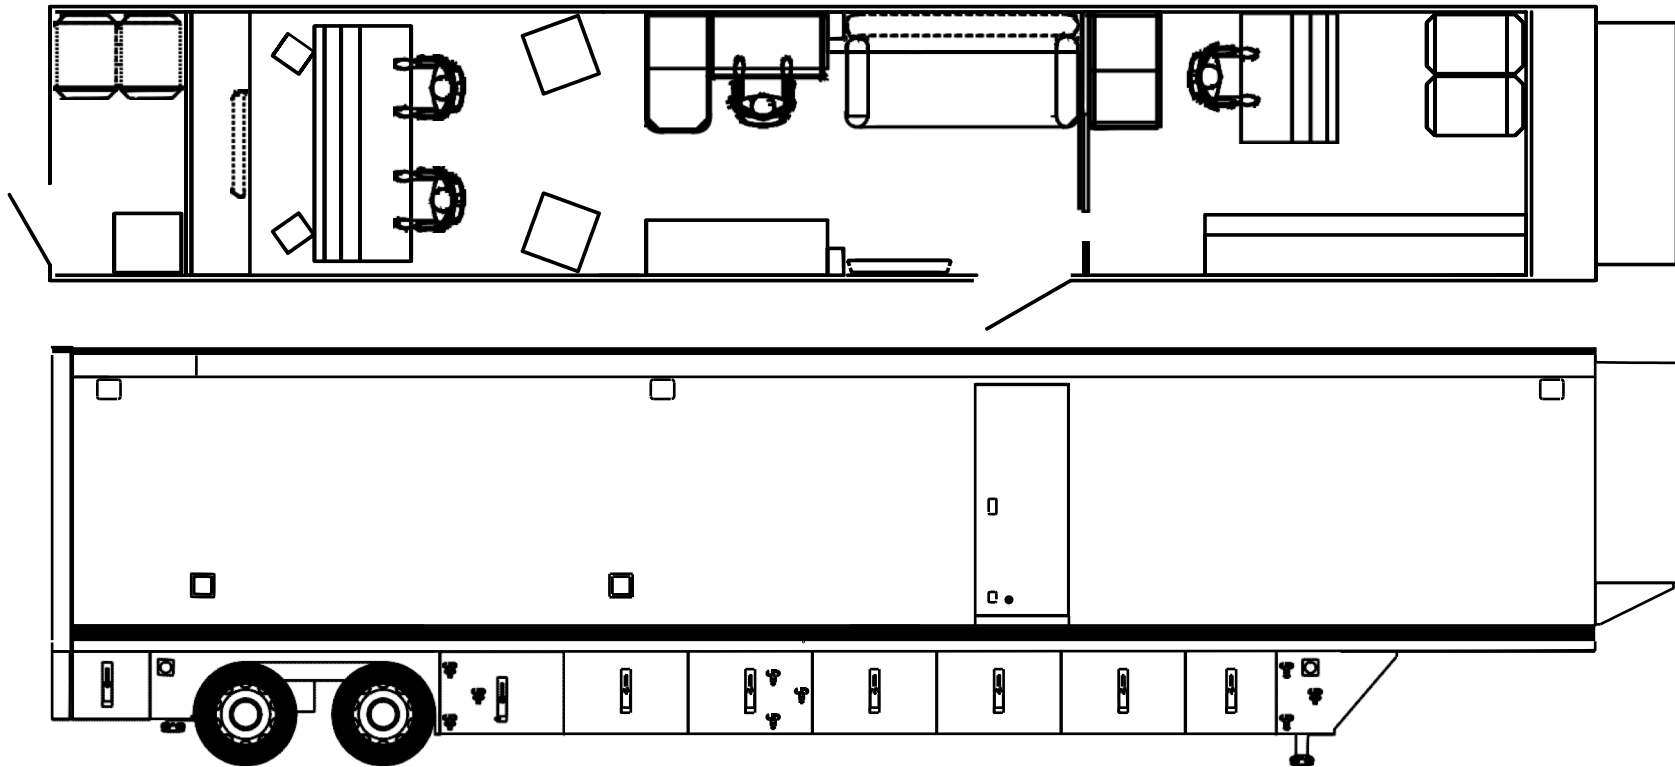

AUDIO 8 EIGHT

DIMENSIONS & WEIGHT

- * Length without Tractor - 52' 0"
- * Length with Tractor - 72' 0"
- * Height - 13' 6"
- * Width - 8' 6"
- * Weight without Tractor - 30,000 lbs.
- * Weight with Tractor - 60,000 lbs

FOOTPRINT OF TRUCK

- * With Tractor / Stairs Down & Bays Open
- 17' wide x 72' long
- * Without Tractor / Stairs Down & Bays Open
- 17' wide x 52' long

POWER REQUIREMENTS

- * 200 Amps Single Phase (208-240v)
- * Power Cable Up To 275'